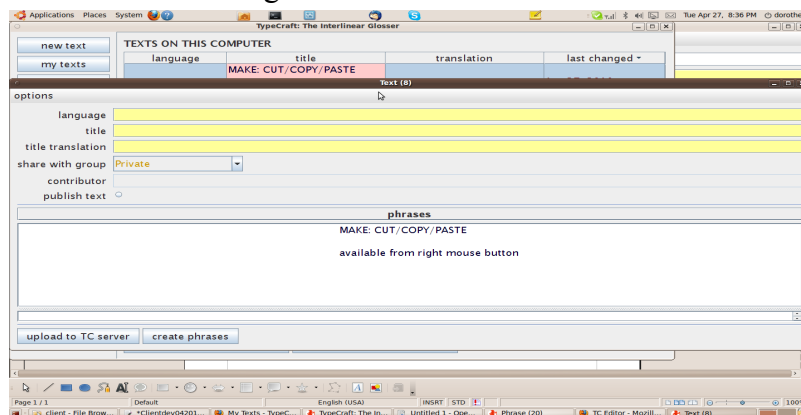

Finalizing the present offline client

(1) Bugged function - The menu option:

| Expected behavior | Observed behavior |
|---|---|
| Call on 'menu' function while editing the field | Only when not editing the field the menu function can be called on (right mouse-button) |
| Rename is not a menu option | Rename word |
| A morpheme menu is available at the morph line A word menu is available at the word line | The morph menu available at the meaning and Gloss line The word menu available at the POS line |

The '**Phrase fields are incomplete**' message should be replaced by:
Enter a title into the 'translation' field before closing the window.

(2) Missing functions

- * Import the new baseform tier from the online client.
- * Import the renaming of tier + mouse-over text from the 'new' annotation table
- * Add CUT COPY PASTE. from right mouse button as indicated on screen shot below:

- * The '**TypeCraft wants to know**' window should be scrollable.
- * Add drop-down menu for tags at POS line.
- * Space bar activated in order to navigate annotation table.
- * Rename 'phrase search' as 'local phrase search'